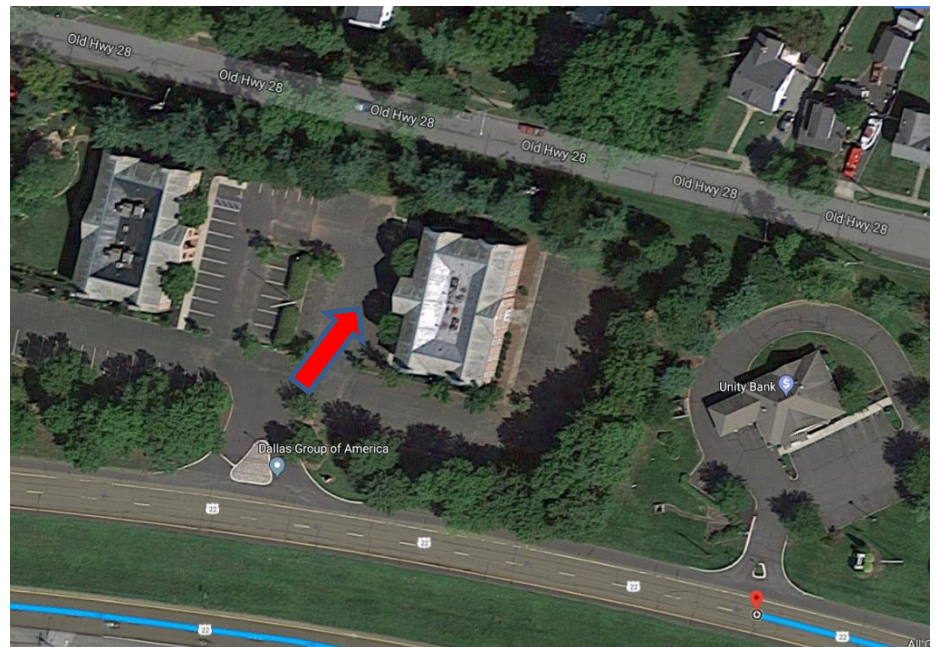

## Directions to Sintan, Inc.

Sintan, Inc.  
372 Rt. 22 West, Whitehouse NJ 08888

Phone: (908) 823 4190

### From 78 Westbound.

- Take exit 24 to County Rd 523/Oldwick Rd
- Use the left lane to turn left onto Oldwick Rd.
- After 2.1 miles, turn left onto US-22 E
- In 1.6 miles, make u-turn onto US-22 W
- After 0.4 miles pull into parking lot on the right. Just after Unity Bank.

### From 78 Eastbound.

- At exit 18, take ramp right for US-22E
- After 7.3 miles, make a u-turn onto US-22 West
- After 0.4 miles pull into parking lot on the right. Just after Unity Bank.